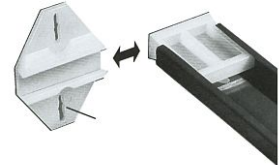

Drawer Back Socket

WP1006

Drawer Slide Kit

10272K

Replacement Parts

10269	Bracket	
10270	Slide	
10271	Saddle Guide	
10272	24" Rail	

Rear Drawer Socket

WP9806C 2 pcs.